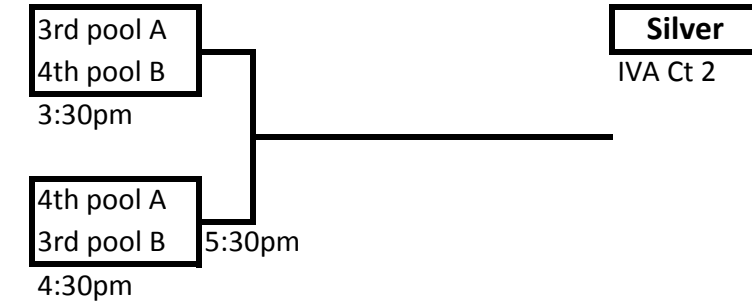

Pool F - IVA Ct 6

18	Roosevelt Smash 16/15
19	NUC 15U
22	High Country 16Ashley
23	Club Utah 15 Black

Pool G - IVA Ct 7

25	UTAHJRS16RED
28	Klub Boom 16-1
29	Club V 15 Red
32	Pocatello Elite - 16

Pool H - IVA Ct 8

26	Club Flame Weaver
27	Ut Peak Perf 16 Pink
30	Pocatello Elite 15
31	Club Utah 16 Teal

Pool I - XSI Ct 1

33	Club V 16 White
36	Club Utah 15 Gray
37	utah viper16 brittany
40	Mt. Olympus G15-1

Pool J - XSI Ct 2

34	UTAHJRS15BLUE
35	Wildcat 15 purple
38	Utah Viper 16-1
39	Club V 15 Gold

Pool K - XSI Ct 3

41	Club Utah 15 Royal
44	High Country 15 Steph
45	CUVC 16 Blue
47	High Country 15 Megan

Pool L - XSI Ct 4

42	HVVC 15s Power
43	Club V 15 Gray
46	Mt. Olympus G16 Black

Bracket (2/3 w/3rd game 15pts.)
 The Top 2 from every 2 pools (A&B, C&D, etc.) will play in a single elim bracket
 Bottom 2 from every 2 pools (A&B, C&D, etc.) will play in a single elim bracket

- 41 Club Utah 15 Royal
- 42 HVVC 15s Power
- 43 Club V 15 Gray
- 44 High Country 15 Steph
- 45 CUVC 16 Blue
- 46 Mt. Olympus G16 Black
- 47 High Country 15 Megan