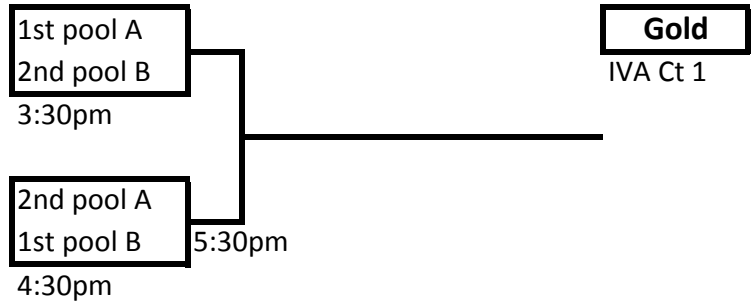

26	Club Flame Weaver
27	Ut Peak Perf 16 Pink
30	Pocatello Elite 15
31	Club Utah 16 Teal

Pool I - XSI Ct 1

33	Club V 16 White
36	Club Utah 15 Gray
37	utah viper16 brittany
40	Mt. Olympus G15-1

Pool J - XSI Ct 2

34	UTAHJRS15BLUE
35	Wildcat 15 purple
38	Utah Viper 16-1
39	Club V 15 Gold

Pool K - XSI Ct 3

41	Club Utah 15 Royal
44	High Country 15 Steph
45	CUVC 16 Blue
47	High Country 15 Megan

Pool L - XSI Ct 4

42	HVVC 15s Power
43	Club V 15 Gray
46	Mt. Olympus G16 Black

(2/3 w/ 3rd to 15pts.)
4 Team Pool
 9:00am

- Work Tm
- 1v3 Team 2
- 2v4 Team 1
- 1v4 Team 3
- 2v3 Team 1
- 3v4 Team 2
- 1v2 Team 4

(3 games to 25)
3 Team Pool
 11:00am

- Work Tm
- 1v3 Team 2
- 2v3 Team 1
- 1v2 Team 3

Bracket (2/3 w/3rd game 15pts.)
 The Top 2 from every 2 pools (A&B, C&D, etc.) will play in a single elim bracket
 Bottom 2 from every 2 pools (A&B, C&D, etc.) will play in a single elim bracket

- 41 Club Utah 15 Royal
- 42 HVVC 15s Power
- 43 Club V 15 Gray
- 44 High Country 15 Steph
- 45 CUVC 16 Blue
- 46 Mt. Olympus G16 Black
- 47 High Country 15 Megan